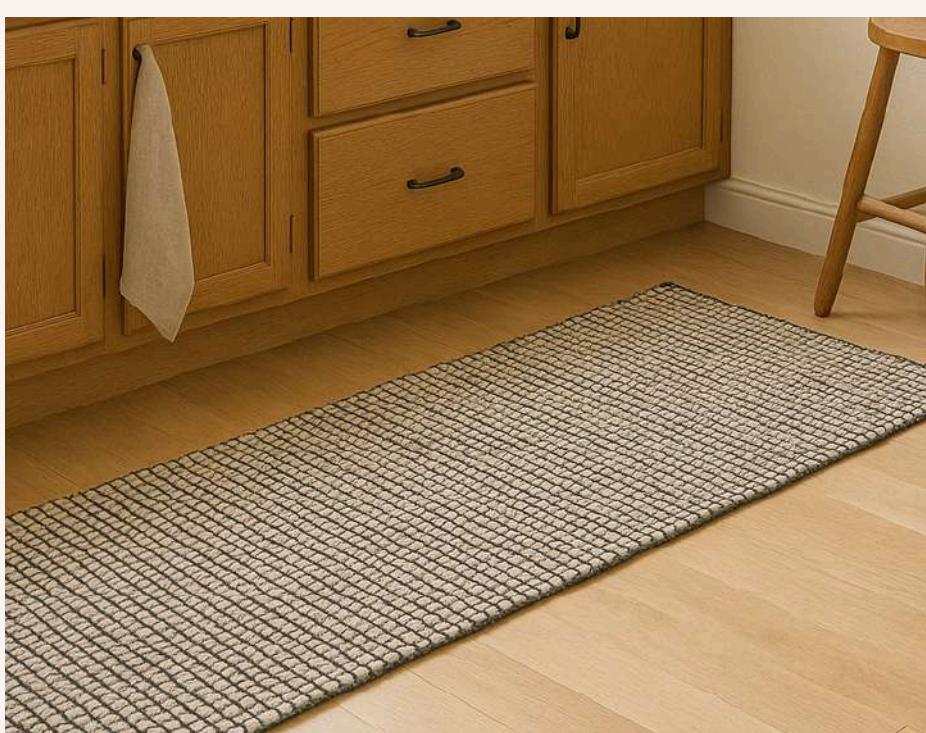

Ellora

Handwoven Jute and Natural Wool Bouclé Runner with Natural Latex Backing

The Ellora Black Handwoven Jute & Wool Runner is crafted from a premium blend of 40% hand-spun jute and 60% natural wool, featuring a richly textured bouclé weave that brings warmth, depth, and artisanal character to interior spaces. Handwoven in India and finished with a natural latex backing, its natural black tones and tonal variation create a sophisticated, organic aesthetic with exceptional texture and comfort underfoot.

Available colours

Black
AJWR-BK

Natural
AJWR-N

Available Sizes

80x300

For custom sizes, contact your consultant for more information.

Colour & Texture Variations

Please note that colours may vary slightly across screens and devices due to individual display settings, lighting conditions, and monitor calibration. As each rug is handcrafted using natural fibres, subtle variations in colour, texture, and finish may occur, enhancing the unique character of every piece.

Specifications

Fibre: Jute & Wool
Composition: 40% Hand-Spun Jute / 60% Natural Wool
Technique: Handwoven
Height: Approx. 20mm
Backing: Natural Latex Backing
Origin: India

Suitability

Best placed in:

- Living Areas
- Formal Sitting Areas
- Bedrooms
- Medium Traffic Spaces
- Home Offices