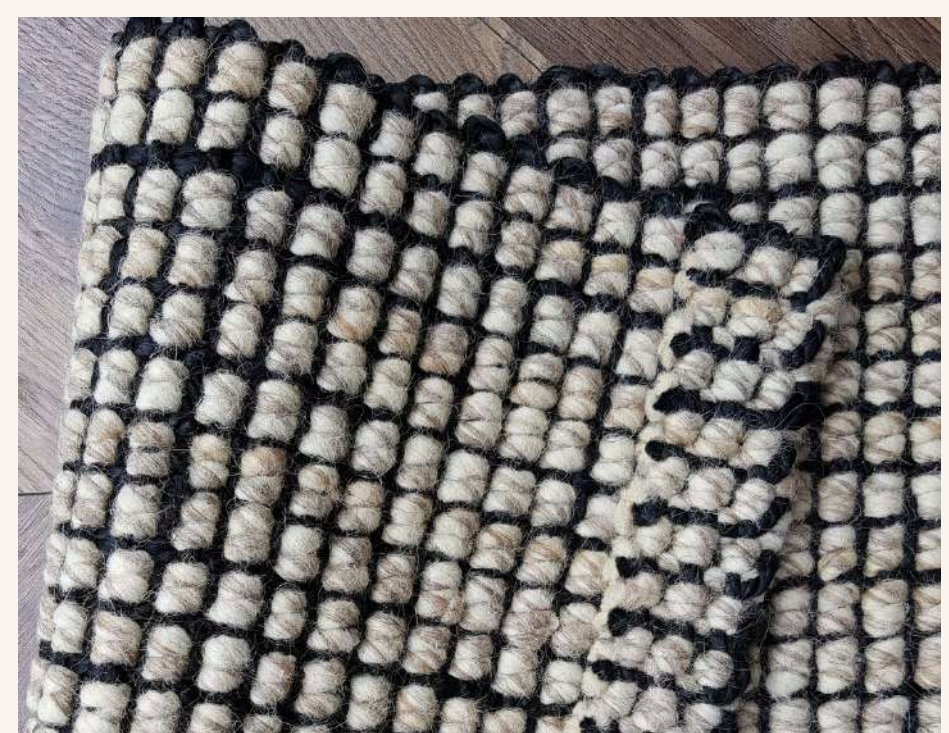

Ellora

Handwoven Jute and Natural Wool Bouclé Runner with Natural Latex Backing

The Ellora Black Handwoven Jute & Wool Runner is crafted from a premium blend of 40% hand-spun jute and 60% natural wool, featuring a richly textured bouclé weave that brings warmth, depth, and artisanal character to interior spaces. Handwoven in India and finished with a natural latex backing, its natural black tones and tonal variation create a sophisticated, organic aesthetic with exceptional texture and comfort underfoot.

Available colours

Black
AJWR-BK

Natural
AJWR-N

Available Sizes

80x300

For custom sizes, contact your consultant for more information.

Colour & Texture Variations

Please note that colours may vary slightly across screens and devices due to individual display settings, lighting conditions, and monitor calibration. As each rug is handcrafted using natural fibres, subtle variations in colour, texture, and finish may occur, enhancing the unique character of every piece.

Specifications

Fibre: Jute & Wool
Composition: 40% Hand-Spun Jute / 60% Natural Wool
Technique: Handwoven
Height: Approx. 20mm
Backing: Natural Latex Backing
Origin: India

Suitability

Best placed in:

- Living Areas
- Formal Sitting Areas
- Bedrooms
- Medium Traffic Spaces
- Home Offices