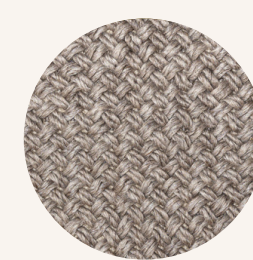

Riffle

Handloomed High Performance PET Rug

The Riffle Ginger Handloomed PET Rug is crafted from 100% high-performance PET fibres, featuring a sophisticated blend of loop and cut pile that creates exceptional texture, durability, and softness underfoot. Warm ginger-inspired tones of cream, beige, brown, and subtle black accents deliver natural depth and character, making this versatile rug an ideal foundation for contemporary and classic interiors.

Available colours

Ginger
AHPR-GR

Hessian
AHPR-HN

Available Sizes

160x230
200x300
250x350

For custom sizes, contact your consultant for more information.

Colour & Texture Variations

Please note that colours may vary slightly across screens and devices due to individual display settings, lighting conditions, and monitor calibration. As each rug is handcrafted using natural fibres, subtle variations in colour, texture, and finish may occur, enhancing the unique character of every piece.

Specifications

Fibre: PET
Composition: 100% PET Fibre with Cotton Weft
Technique: Loom Knotted
Height: Approx. 8mm
Backing: Double Back
Origin: India

Suitability

Best placed in:

- Living Areas
- Home Offices
- Dining Areas
- High Traffic Spaces
- Bedrooms