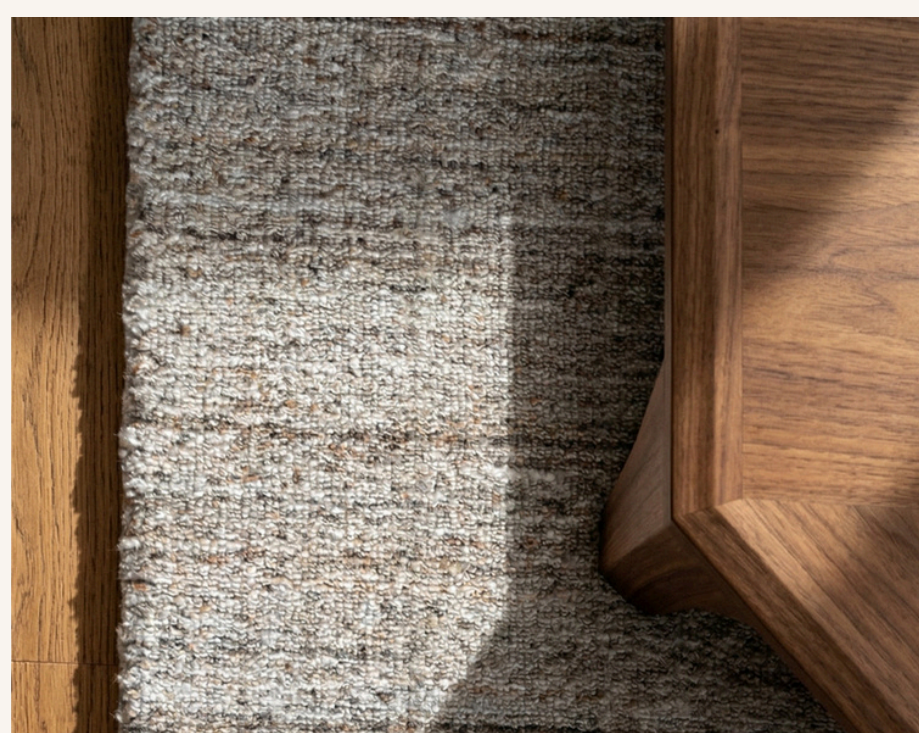

Ginger
AHPR-GR