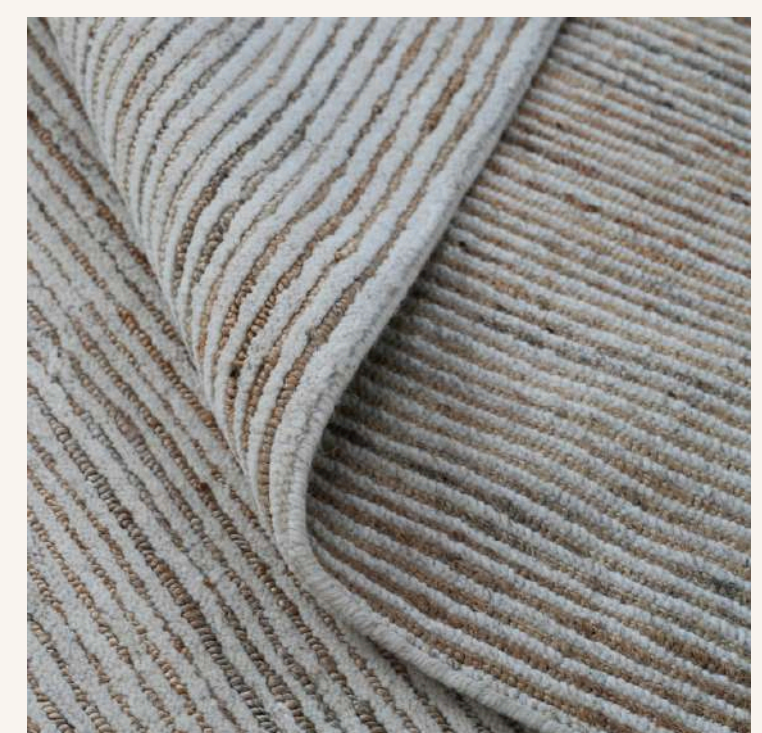

Nepal

Hand Knotted New Zealand Wool and Jute Rug

The Nepal Mushroom Hand Knotted New Zealand Wool and Jute Rug is crafted from a premium blend of New Zealand wool and natural jute, offering luxurious softness, durability, and natural warmth. Hand knotted in India, its textured striped construction and artisanal weave create rich tactile depth and timeless character, while earthy mushroom tones bring relaxed sophistication to modern interiors. Designed to balance comfort, durability, and organic beauty, this textured rug enhances living spaces with refined natural elegance.

Available colours

Mushroom
ANWR-MR

Available Sizes

160cm x 230cm
240cm x 300cm
270cm x 360cm
For custom sizes, contact your consultant for more information.

Colour & Texture Variations

Please note that colours may vary slightly across screens and devices due to individual display settings, lighting conditions, and monitor calibration. As each rug is handcrafted using natural fibres, subtle variations in colour, texture, and finish may occur, enhancing the unique character of every piece.

Specifications

Fibre: NZ Wool & Viscose
Composition: 60% New Zealand Wool and 40% Viscose
Technique: Handwoven
Height: Approx. 30mm
Origin: India

Suitability

- Best placed in:
- Living Areas
 - Dining Areas
 - Bedrooms
 - Formal Sitting Areas
 - Medium Traffic Spaces