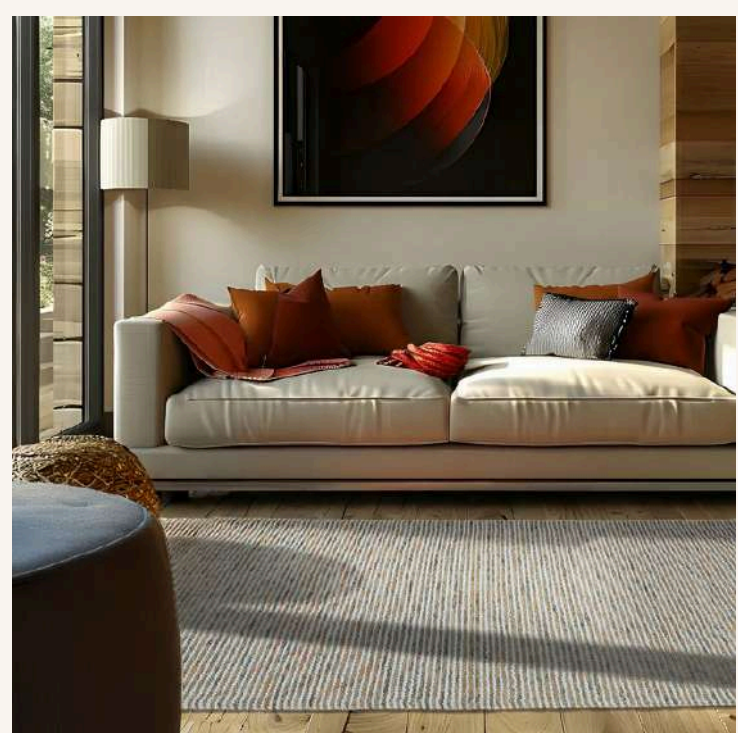

Essence

Handwoven Multicoloured New Zealand Wool Rug

The Essence Sunset Handwoven New Zealand Wool Rug is crafted from 100% premium New Zealand wool, offering luxurious softness, warmth, and lasting durability. Handwoven in India, its textured looped and striped construction creates depth and artisanal character, while rich sunset-inspired tones add warmth, elegance, and a welcoming ambiance to contemporary living spaces. Designed to bring timeless sophistication and comfort, this textured wool rug enhances interiors with refined organic style.

Available colours

Dublin
AMWR-DB

Lava
AMWR-LV

Sky
AMWR-SK

Sunset
AMWR-SS

Available Sizes

160cm x 230cm
200cm x 290cm
240cm x 330cm
For custom sizes, contact your consultant for more information.

Colour & Texture Variations