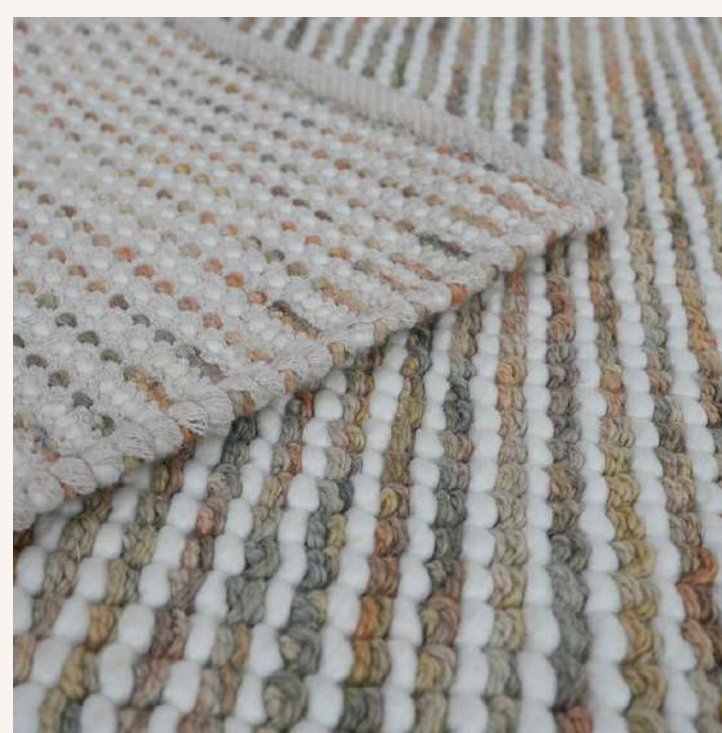

Essence

Handwoven Multicoloured New Zealand Wool Rug

The Essence Sunset Handwoven New Zealand Wool Rug is crafted from 100% premium New Zealand wool, offering luxurious softness, warmth, and lasting durability. Handwoven in India, its textured looped and striped construction creates depth and artisanal character, while rich sunset-inspired tones add warmth, elegance, and a welcoming ambiance to contemporary living spaces. Designed to bring timeless sophistication and comfort, this textured wool rug enhances interiors with refined organic style.

Available colours

Dublin
AMWR-DB

Lava
AMWR-LV

Sky
AMWR-SK

Sunset
AMWR-SS

Available Sizes

160cm x 230cm
200cm x 290cm
240cm x 330cm
For custom sizes, contact your consultant for more information.

Colour & Texture Variations

Please note that colours may vary slightly across screens and devices due to individual display settings, lighting conditions, and monitor calibration. As each rug is handcrafted using natural fibres, subtle variations in colour, texture, and finish may occur, enhancing the unique character of every piece.

Specifications

Fibre: NZ Wool
Composition: 100% New Zealand Wool
Technique: Handwoven
Height: Approx. 20mm
Origin: India

Suitability

- Best placed in:
- Living Areas
 - Bedrooms
 - Formal Sitting Areas
 - Medium Traffic Spaces