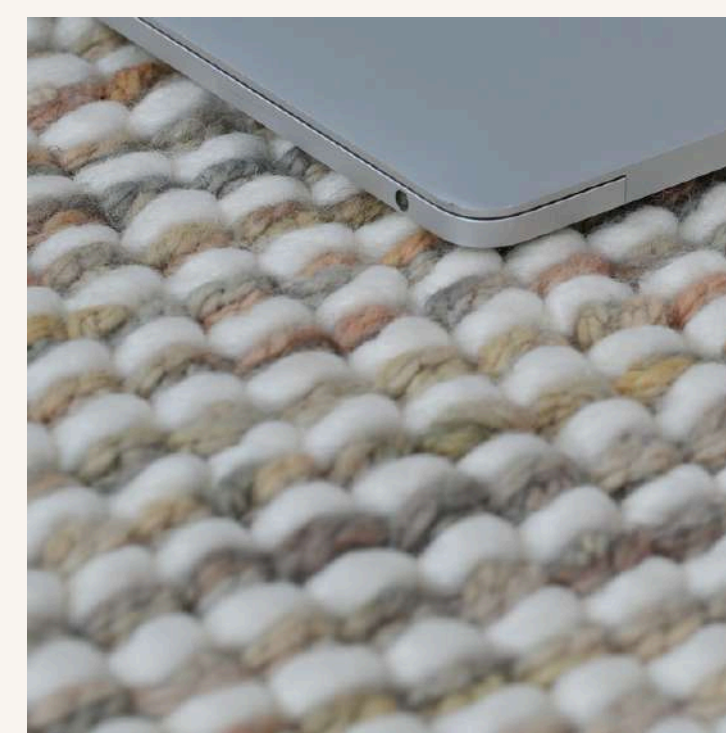

Essence

Handwoven Multicoloured New Zealand Wool Rug

The Essence Sunset Handwoven New Zealand Wool Rug is crafted from 100% premium New Zealand wool, offering luxurious softness, warmth, and lasting durability. Handwoven in India, its textured looped and striped construction creates depth and artisanal character, while rich sunset-inspired tones add warmth, elegance, and a welcoming ambiance to contemporary living spaces. Designed to bring timeless sophistication and comfort, this textured wool rug enhances interiors with refined organic style.

Available colours

Dublin
AMWR-DB

Lava
AMWR-LV

Sky
AMWR-SK

Sunset
AMWR-SS

Available Sizes

160cm x 230cm
200cm x 290cm
240cm x 330cm
For custom sizes, contact your consultant for more information.

Colour & Texture Variations